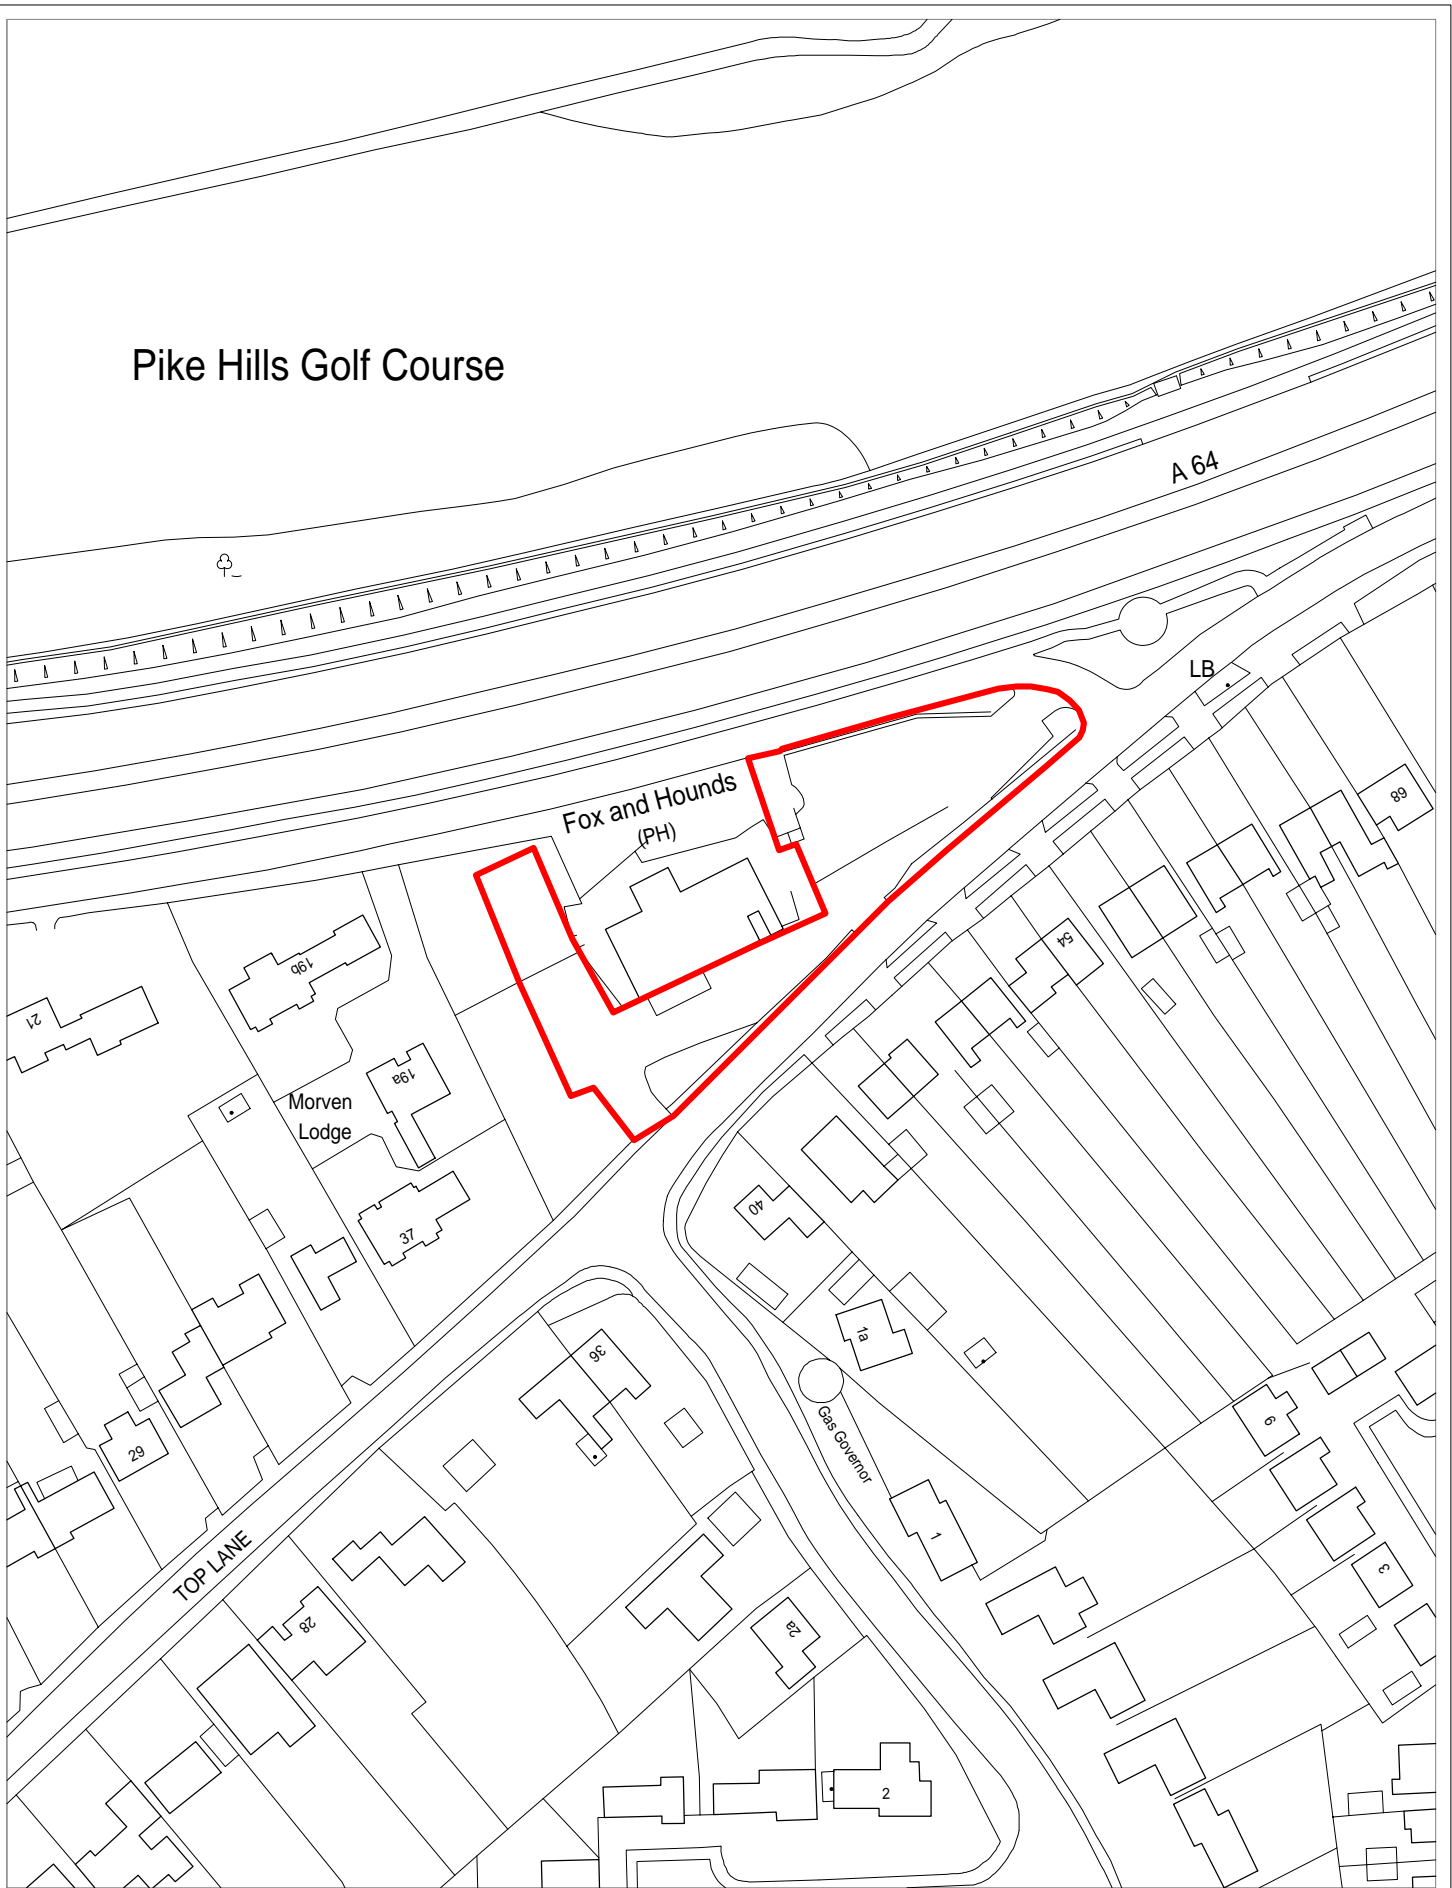

Pike Hills Golf Course

CITY OF
YORK
COUNCIL

FOX AND HOUNDS, COPMANTHORPE 06/01762/FUL

SCALE 1:1250
Originating Group

DRAWN BY PSL
Project

DATE 20/9/2006
Drawing No.

9, St. Leonards Place, York, YO1 2ET
Telephone: 01904 613161

City of York Council LA 1000 20818